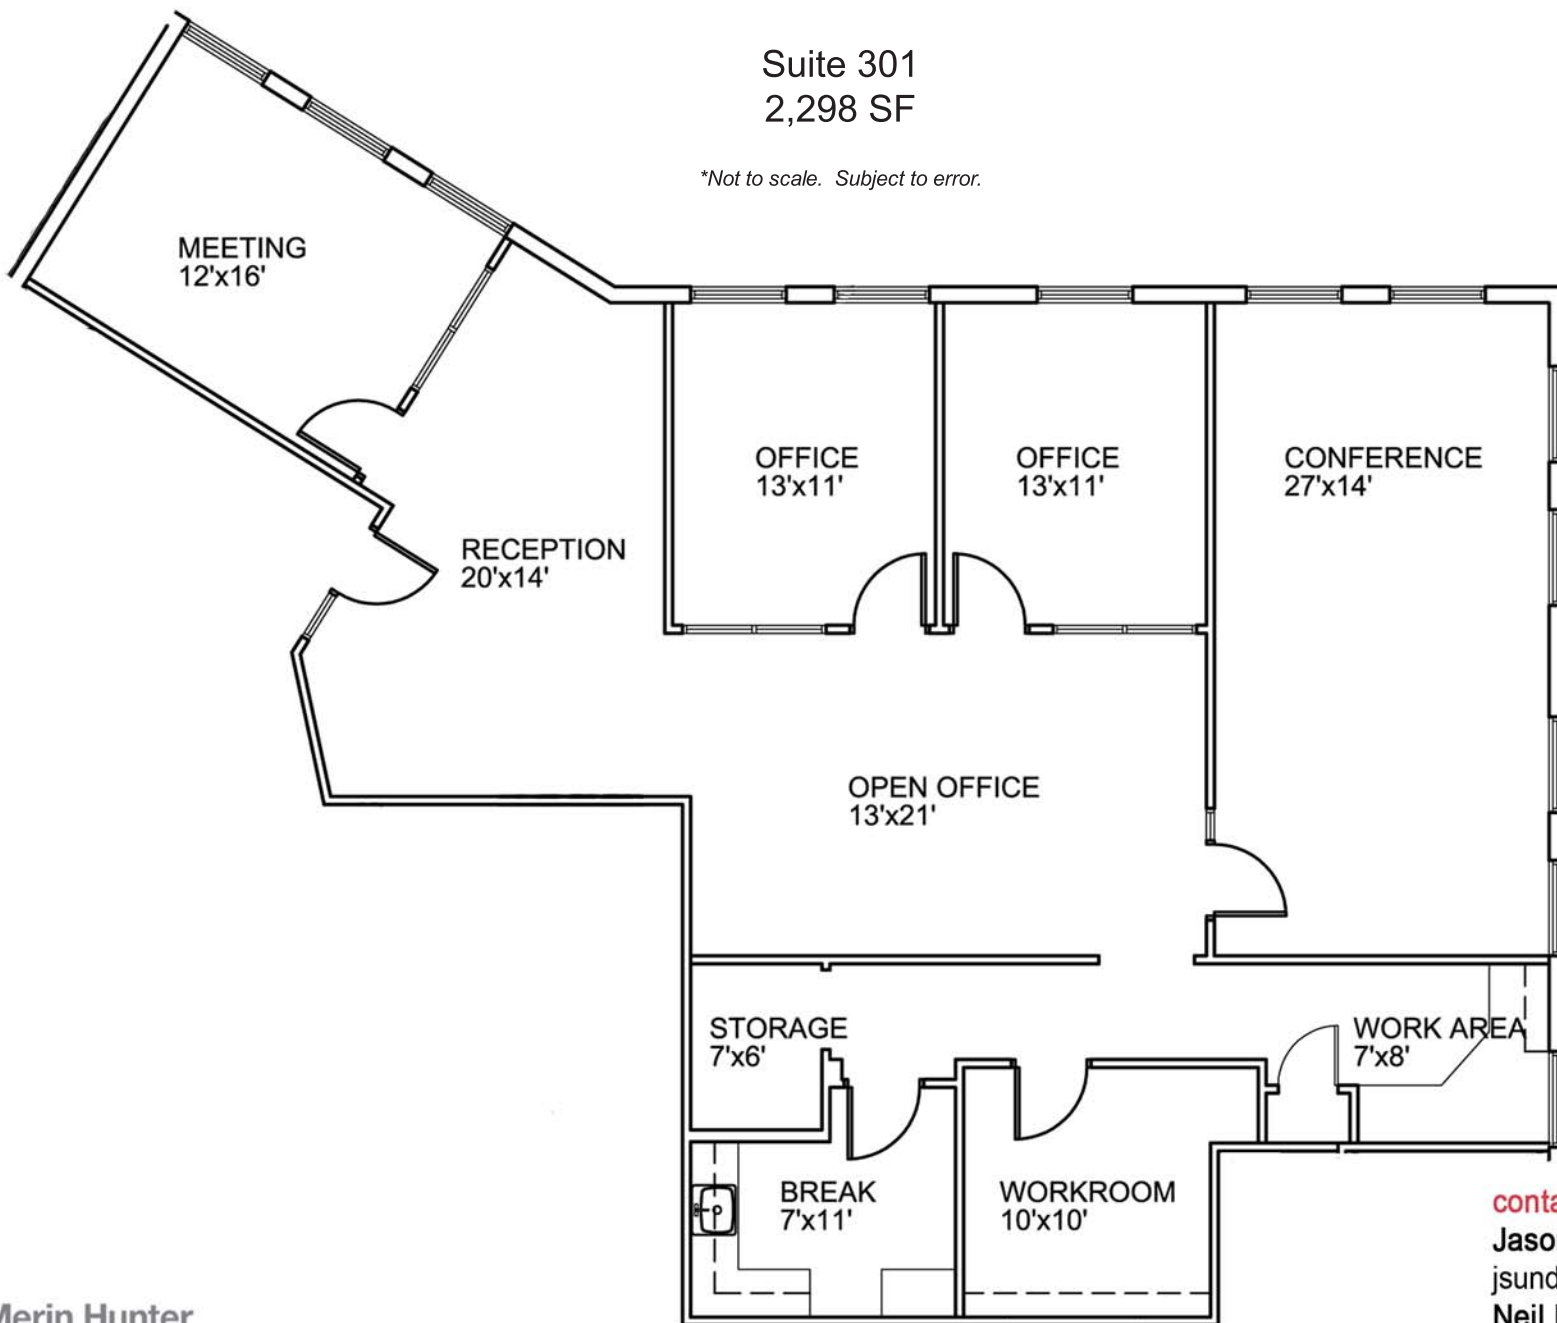

Grand Bank Center
3601 PGA Boulevard
Palm Beach Gardens, Florida

Suite 301
2,298 SF

**Not to scale. Subject to error.*

contact information

Jason Sundook, SIOR
jsundook@mhcreal.com
Neil E. Merin, SIOR, CCIM
merinlistings@mhcreal.com
tel 561 471 8000