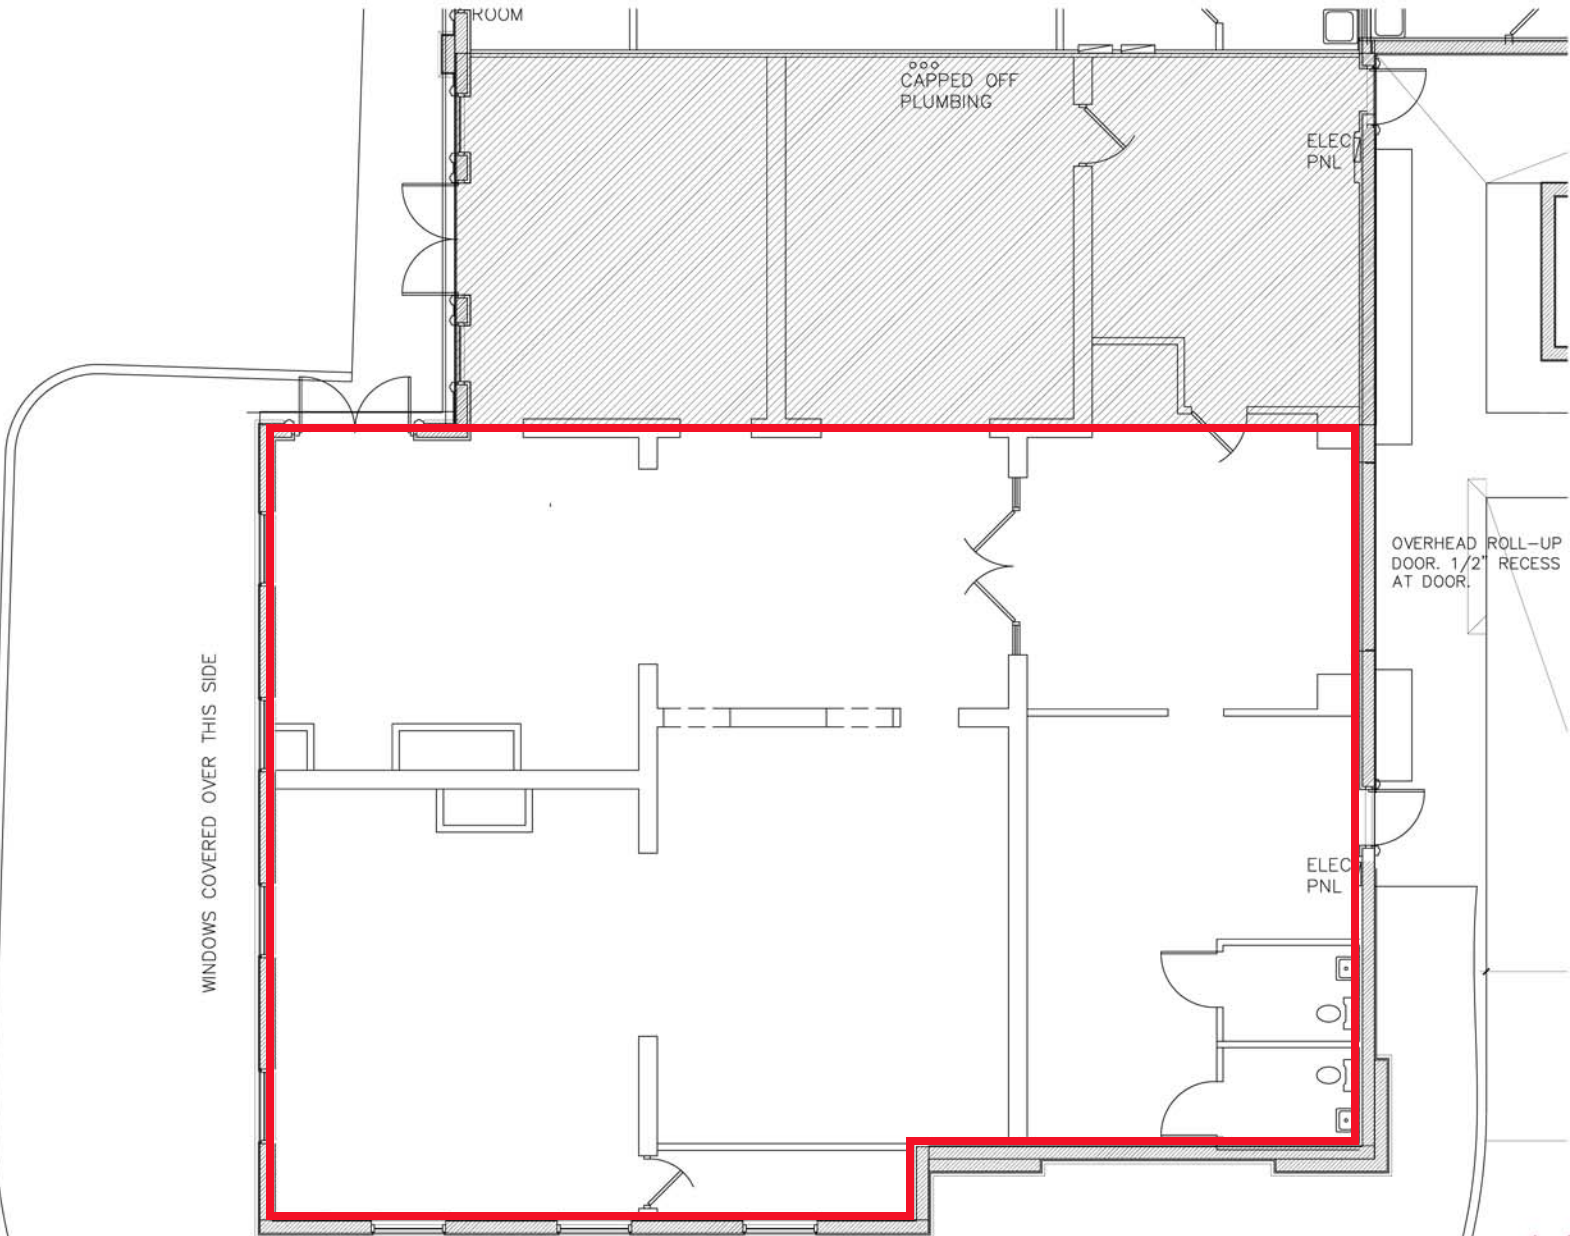

City Centre  
2000 PGA Boulevard  
Palm Beach Gardens, Florida

Building E  
Suite 5508  
2,516 SF

*\*Not to scale. Subject to error.*

**contact information**  
Lesley Sheinberg  
Jason Sundook, SIOR  
tel 561 471 8000  
lsheinberg@mhcreal.com  
jsundook@mhcreal.com