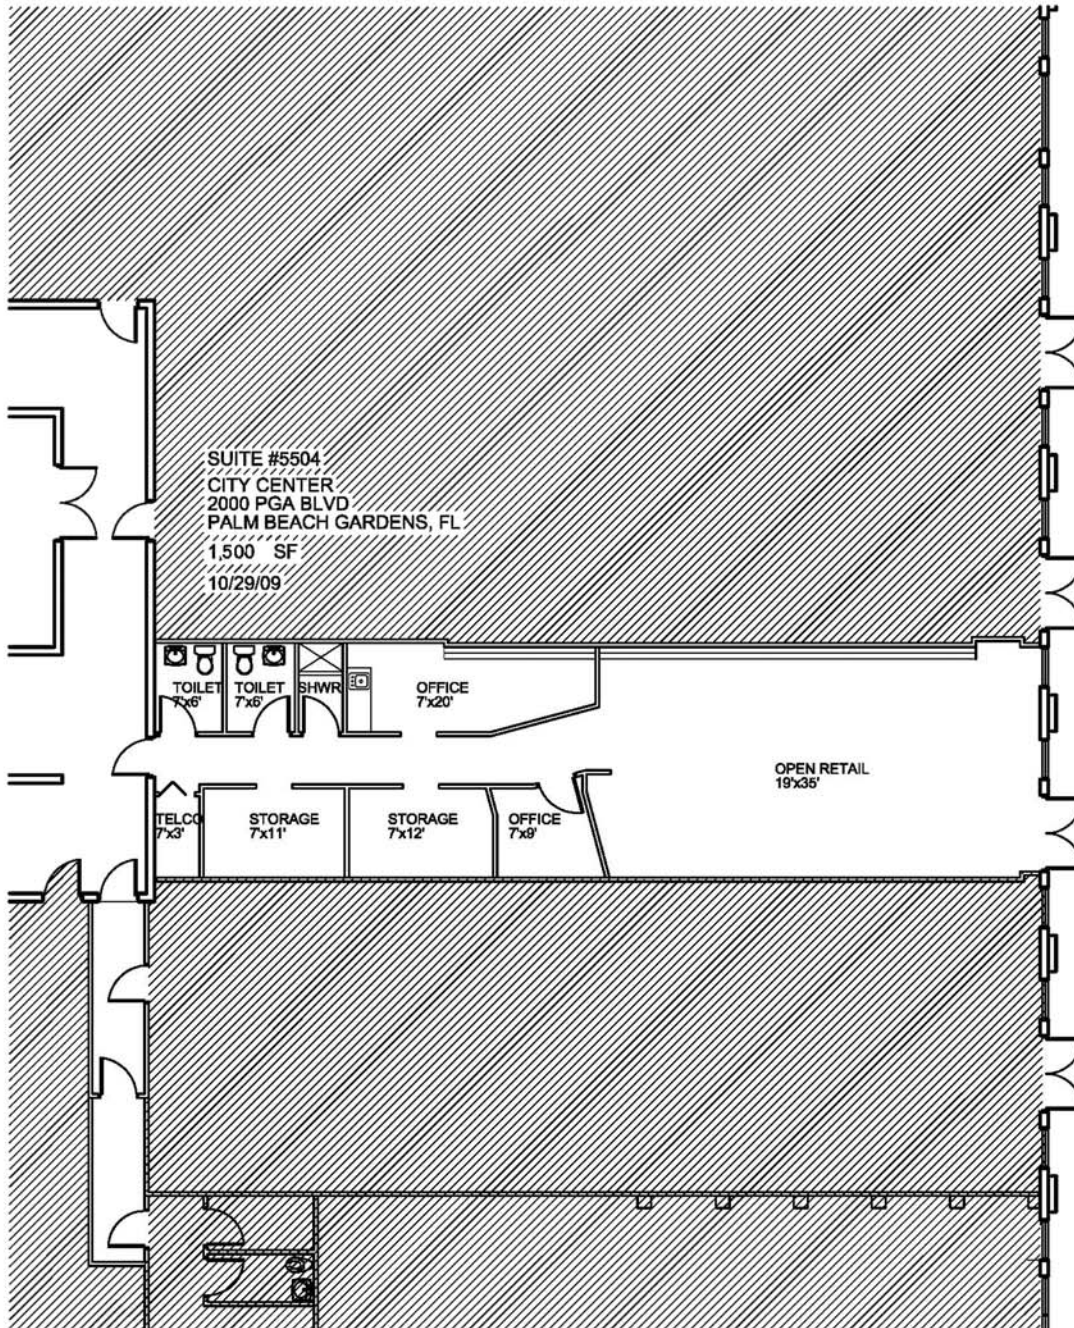

City Centre  
2000 PGA Boulevard  
Palm Beach Gardens, Florida

Building E  
Suite 5504  
1,500 SF

*\*Not to scale. Subject to error.*

**contact information**

Lesley Sheinberg  
Jason Sundook, SIOR  
tel 561 471 8000  
lsheinberg@mhcreal.com  
jsundook@mhcreal.com