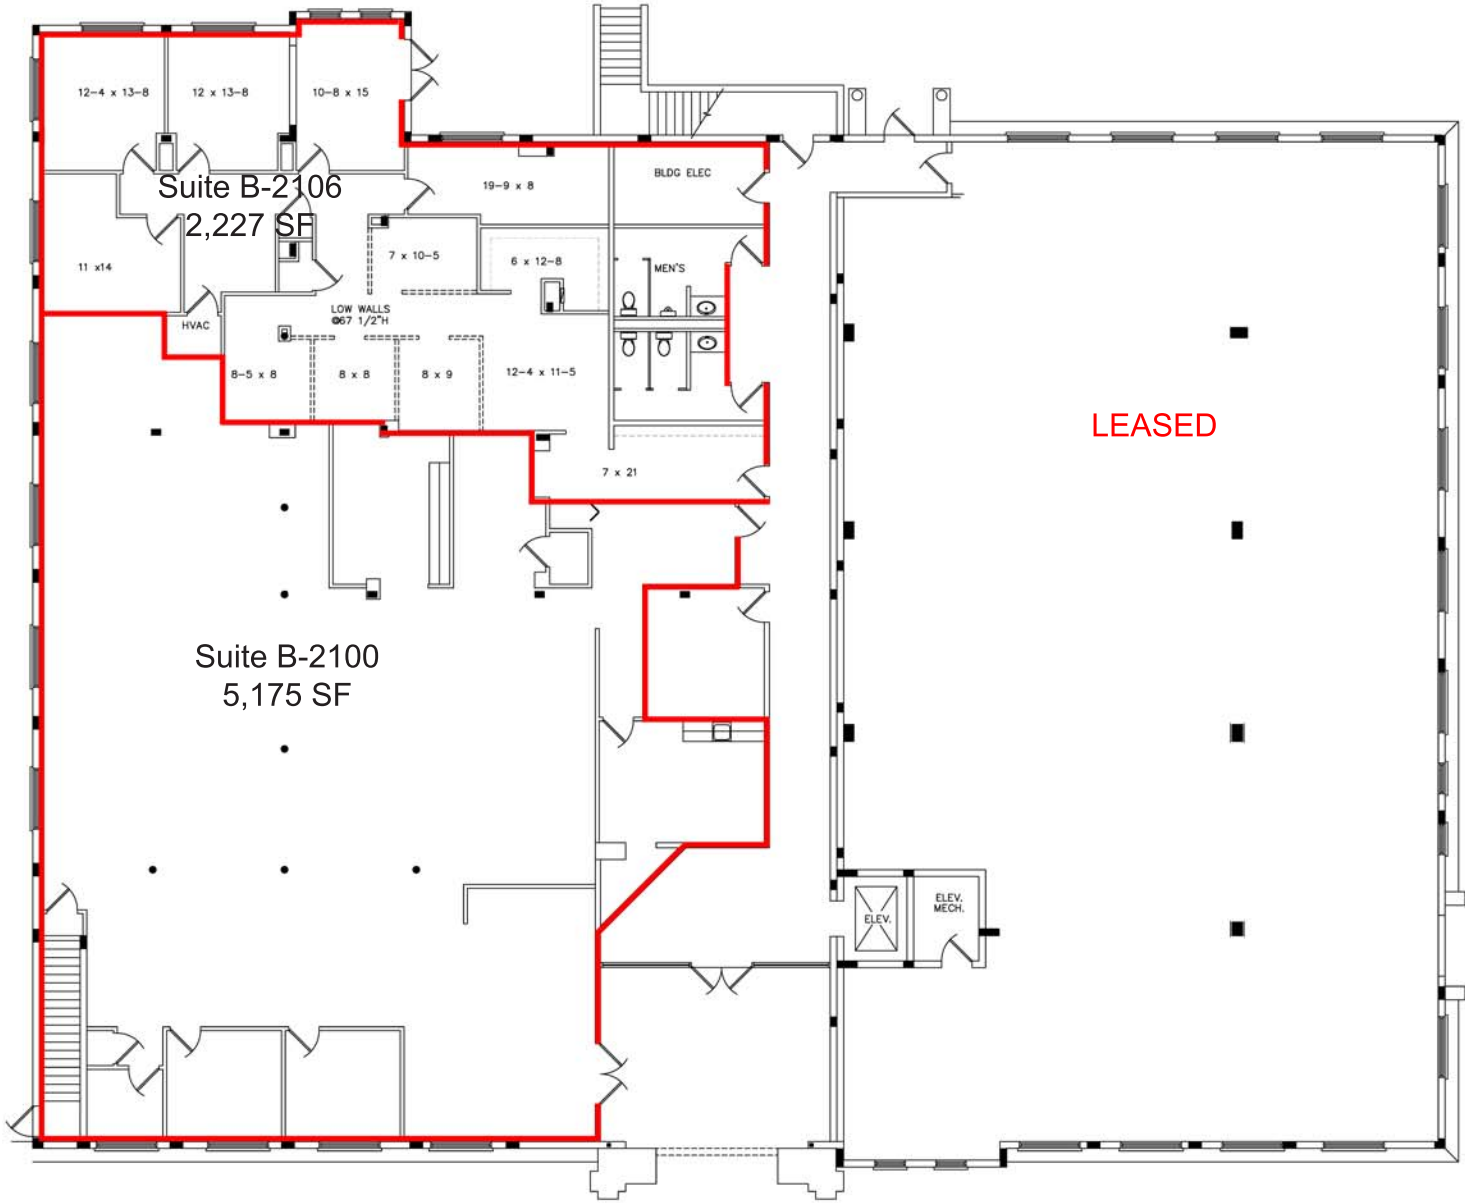

City Centre
2000 PGA Boulevard
Palm Beach Gardens, Florida

Building B
First Floor

**Not to scale. Subject to error.*

contact information
Lesley Sheinberg
Jason Sundook, SIOR
tel 561 471 8000
lsheinberg@mhcreal.com
jsundook@mhcreal.com