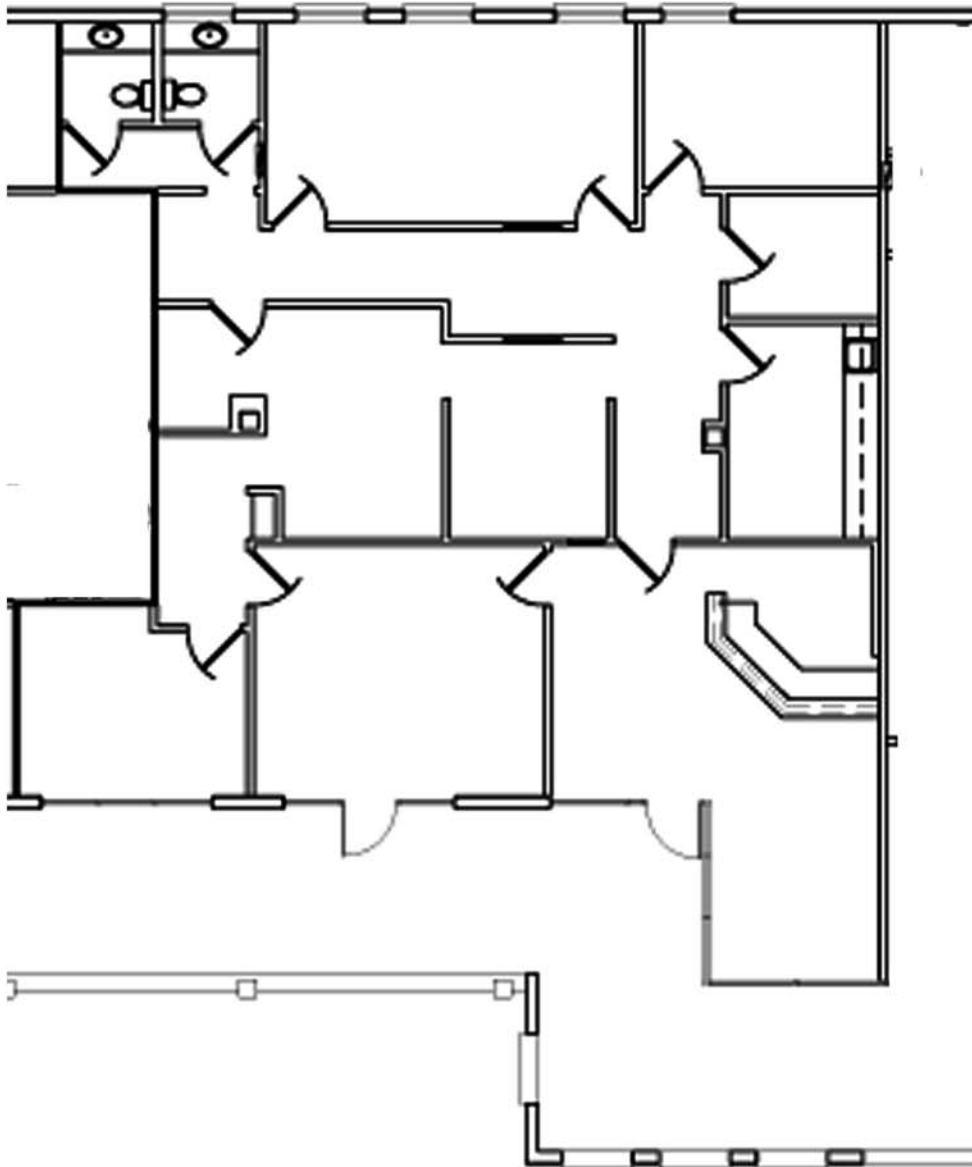

City Centre
2000 PGA Boulevard
Palm Beach Gardens, Florida

Building A
Suite 3230
2,017 SF

**Not to scale. Subject to error.*

contact information

Lesley Sheinberg
Jason Sundook, SIOR
tel 561 471 8000
lsheinberg@mhcreal.com
jsundook@mhcreal.com