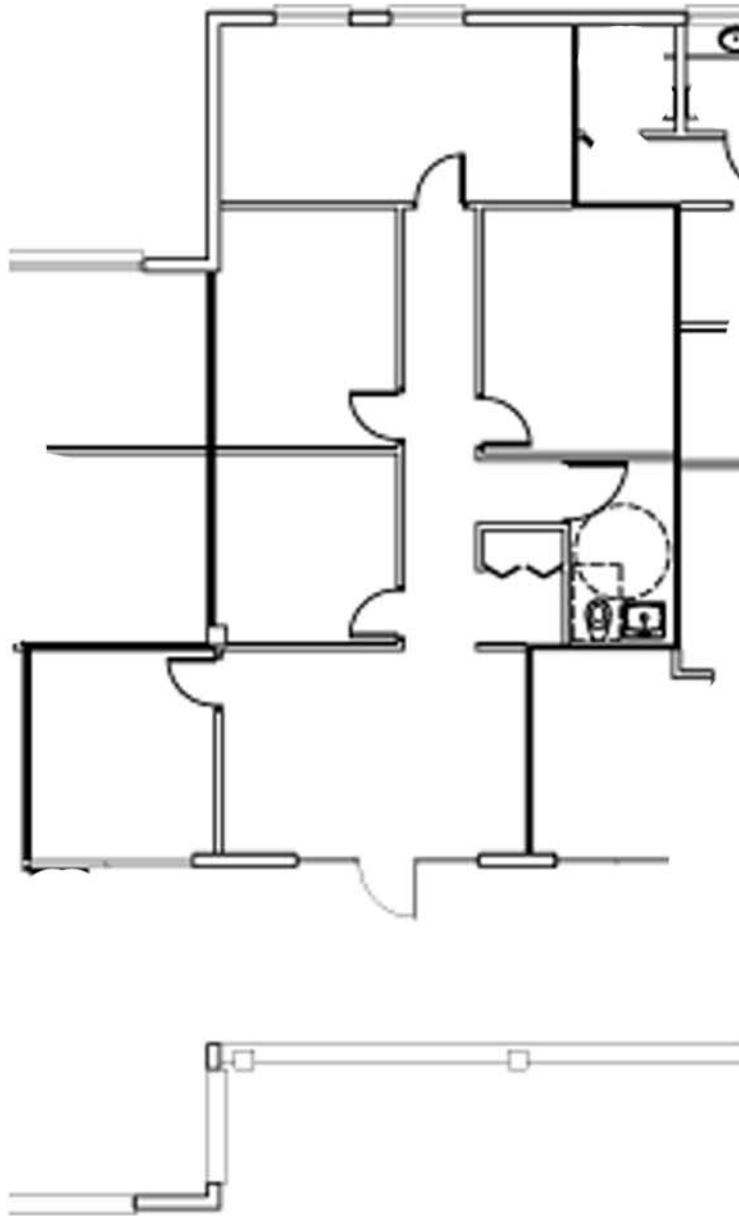

City Centre
2000 PGA Boulevard
Palm Beach Gardens, Florida

Building A
Suite 3220
1,046 SF

**Not to scale. Subject to error.*

contact information

Lesley Sheinberg
Jason Sundook, SIOR
tel 561 471 8000
lsheinberg@mhcreal.com
jsundook@mhcreal.com