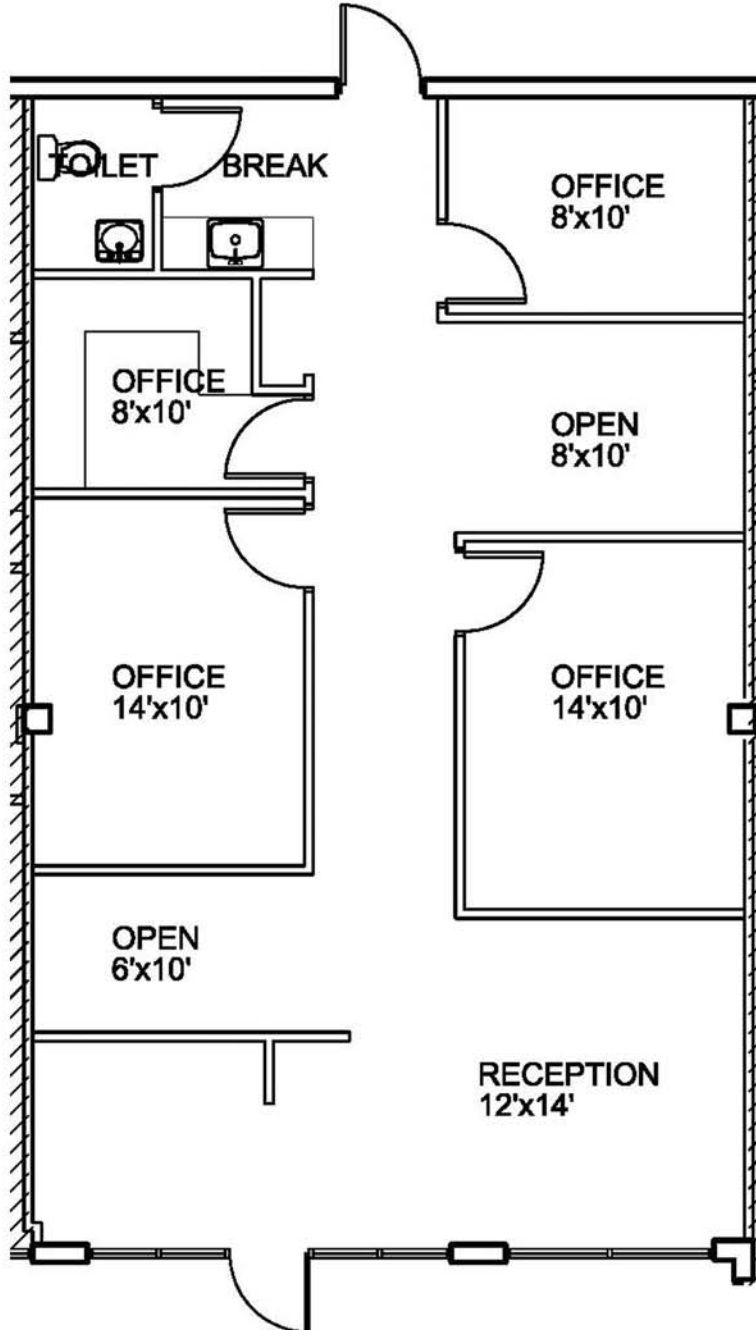

City Centre  
2000 PGA Boulevard  
Palm Beach Gardens, Florida

Building A  
Suite 3130  
1,200 SF

*\*Not to scale. Subject to error.*

**contact information**  
Lesley Sheinberg  
Jason Sundook, SIOR  
tel 561 471 8000  
lsheinberg@mhcreal.com  
jsundook@mhcreal.com