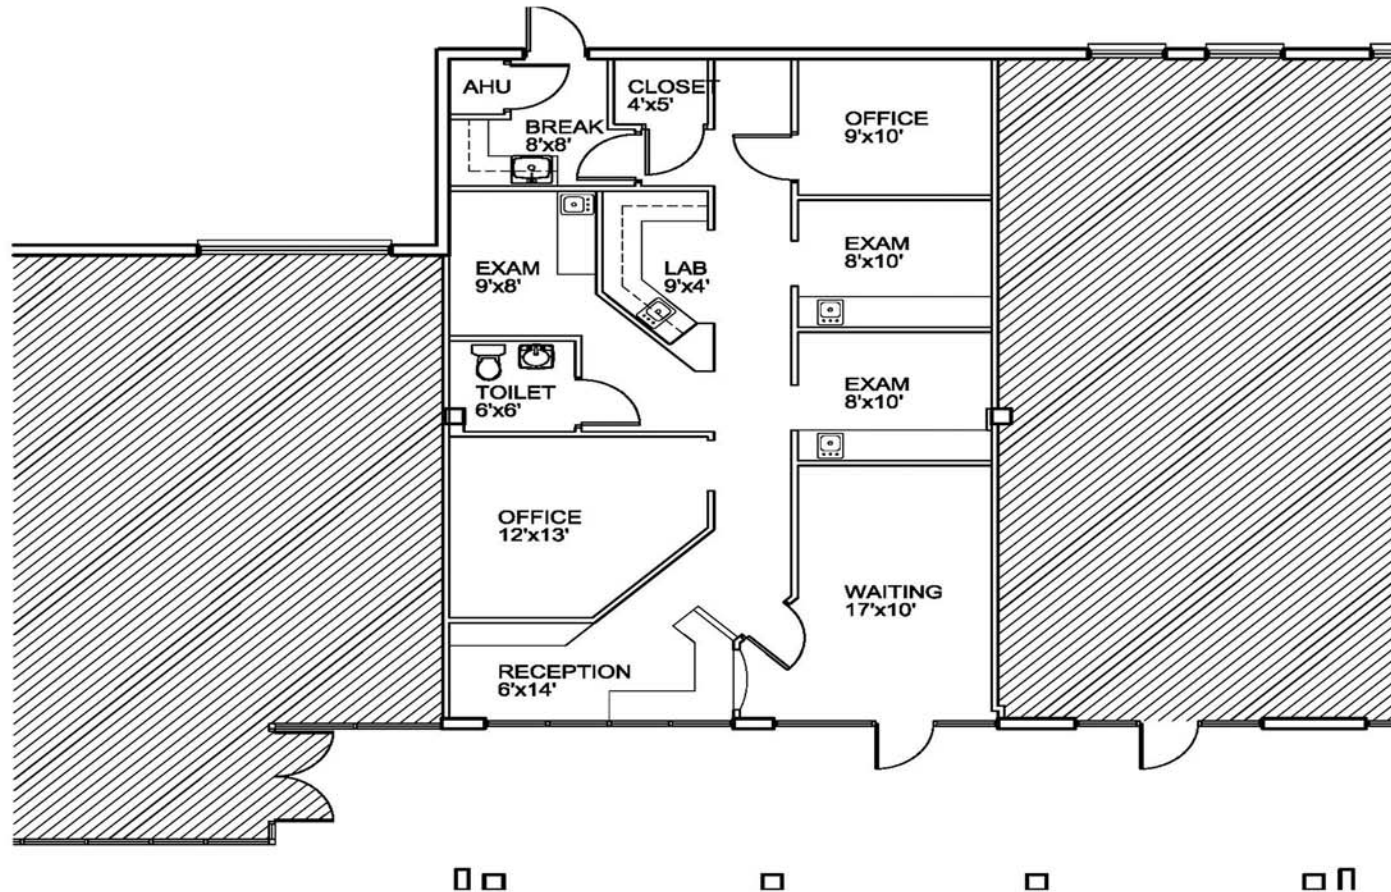

City Centre  
2000 PGA Boulevard  
Palm Beach Gardens, Florida

Building A  
Suite 3120  
1,307 SF

*\*Not to scale. Subject to error.*

**contact information**  
Lesley Sheinberg  
Jason Sundook, SIOR  
tel 561 471 8000  
lsheinberg@mhcreal.com  
jsundook@mhcreal.com