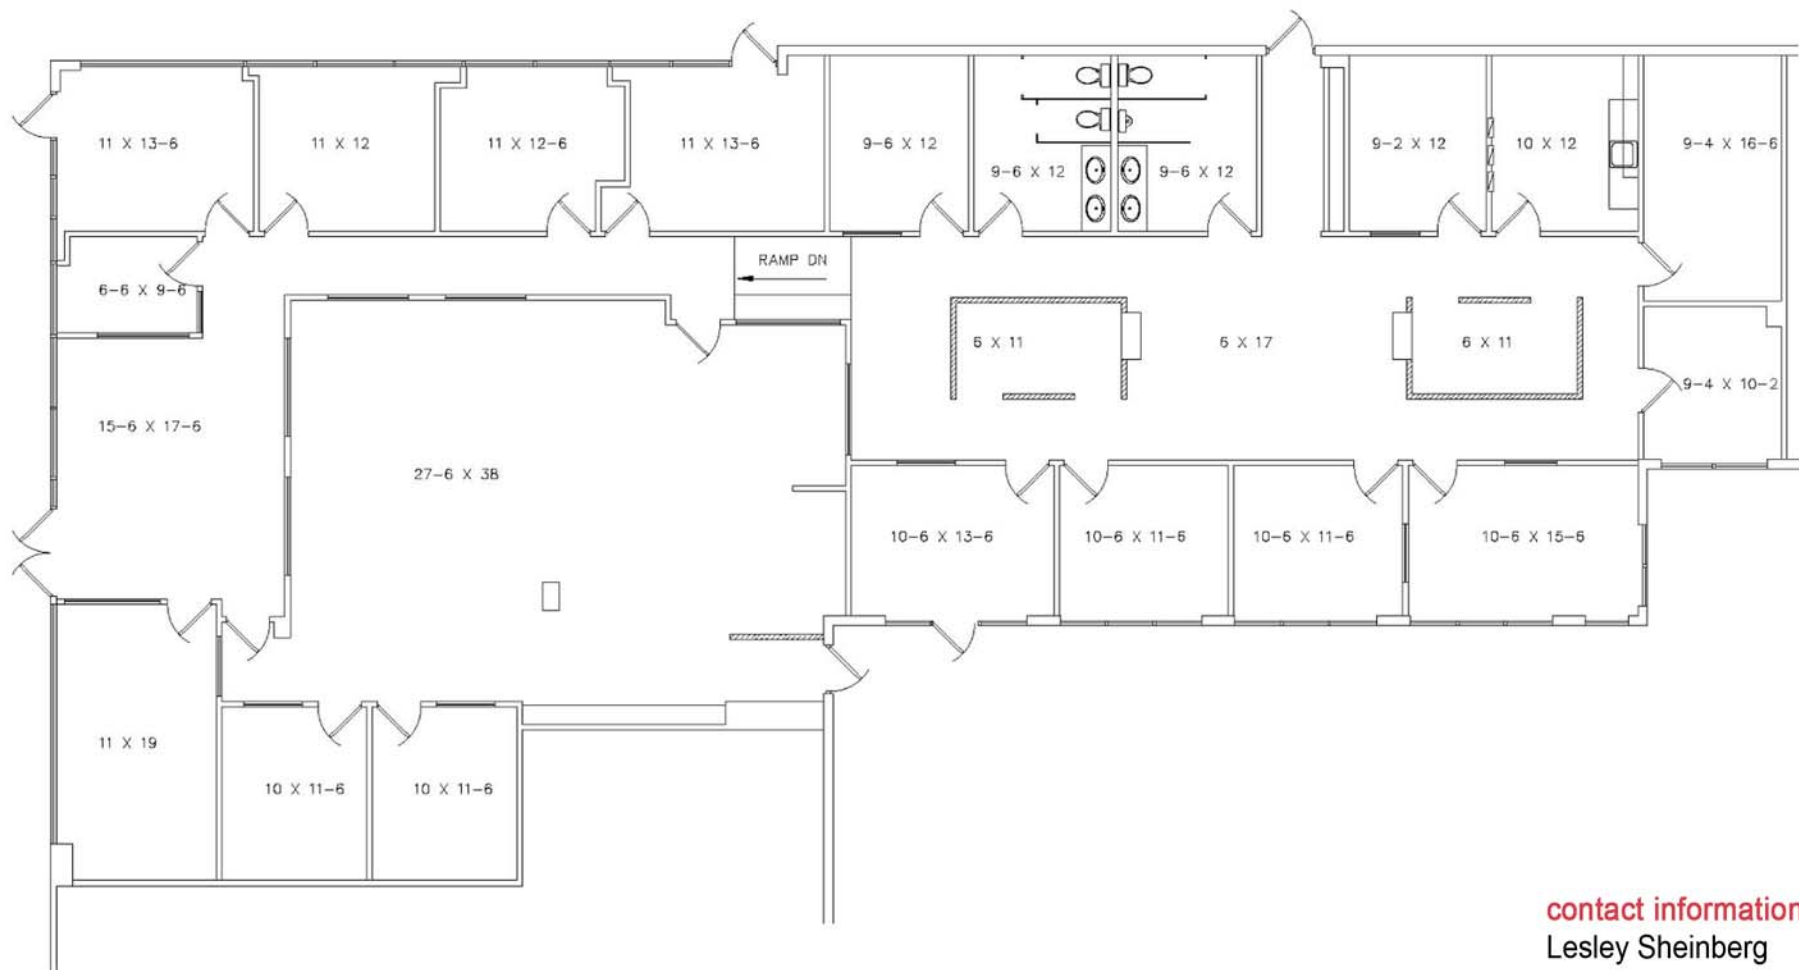

City Centre
2000 PGA Boulevard
Palm Beach Gardens, Florida

Building A
Suite 3110
5,280 SF

**Not to scale. Subject to error.*

contact information

Lesley Sheinberg
Jason Sundook, SIOR
tel 561 471 8000
lsheinberg@mhcreal.com
jsundook@mhcreal.com