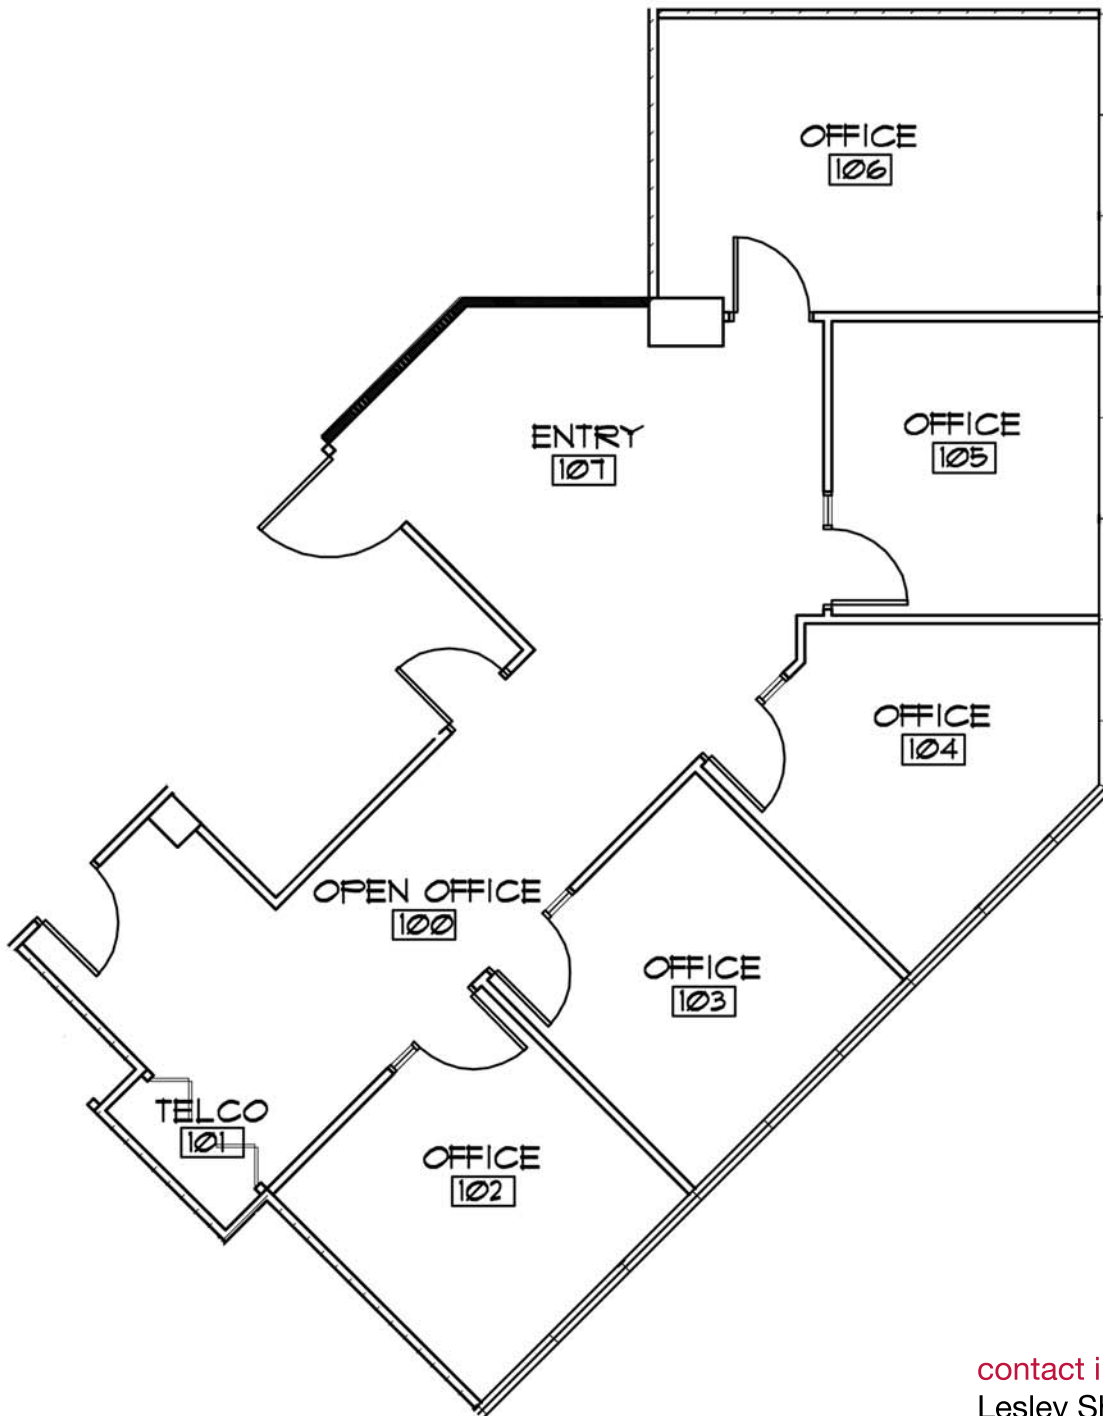

Fairway Office Center
7108 Fairway Drive
Palm Beach Gardens, Florida

Suite 320
1,475 SF

*Not to scale. Subject to error.

contact information

Lesley Sheinberg
lsheinberg@mhcreal.com
Jason Sundook, SIOR
jsundook@mhcreal.com
561 471 8000