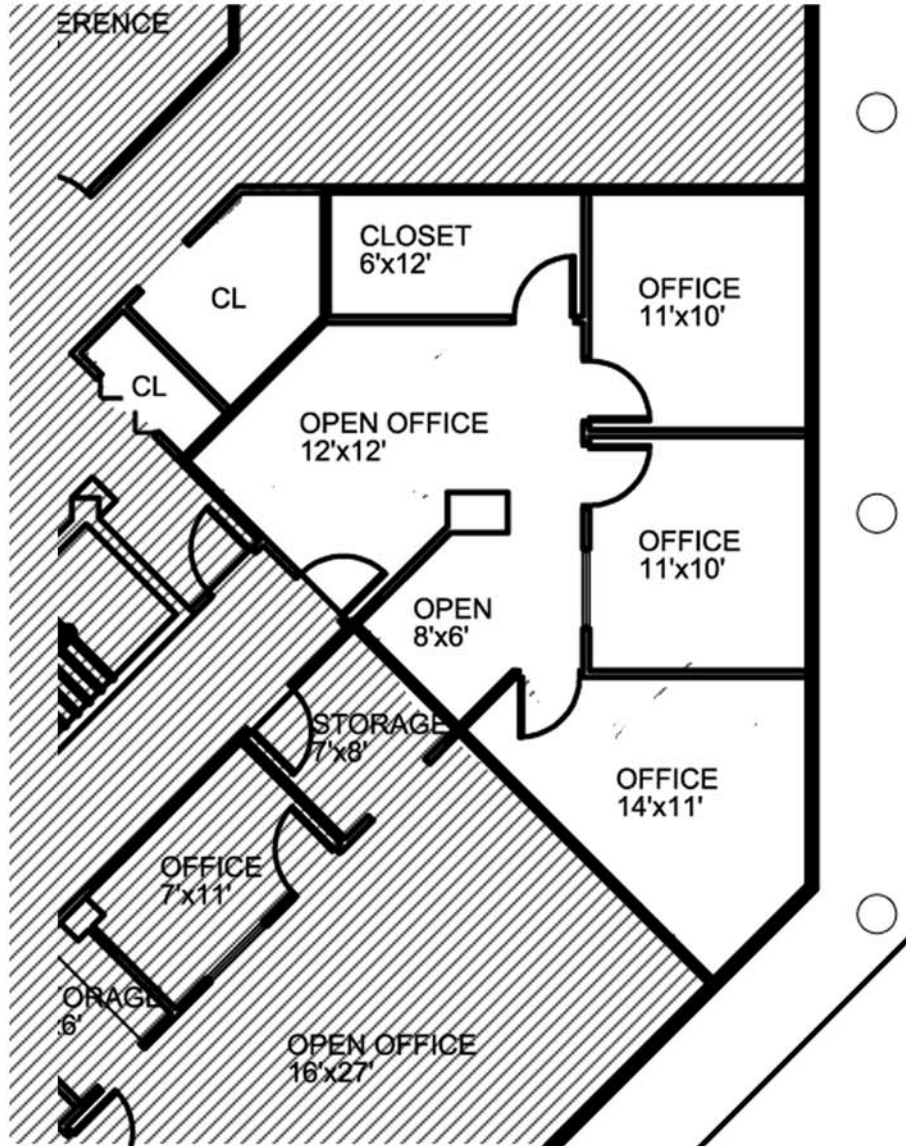

Fairway Office Center
7108 Fairway Drive
Palm Beach Gardens, Florida

Suite 280
981 RSF

contact information

Lesley Sheinberg
Jason Sundook, SIOR
tel 561 471 8000
lsheinberg@mhcreal.com
jsundook@mhcreal.com