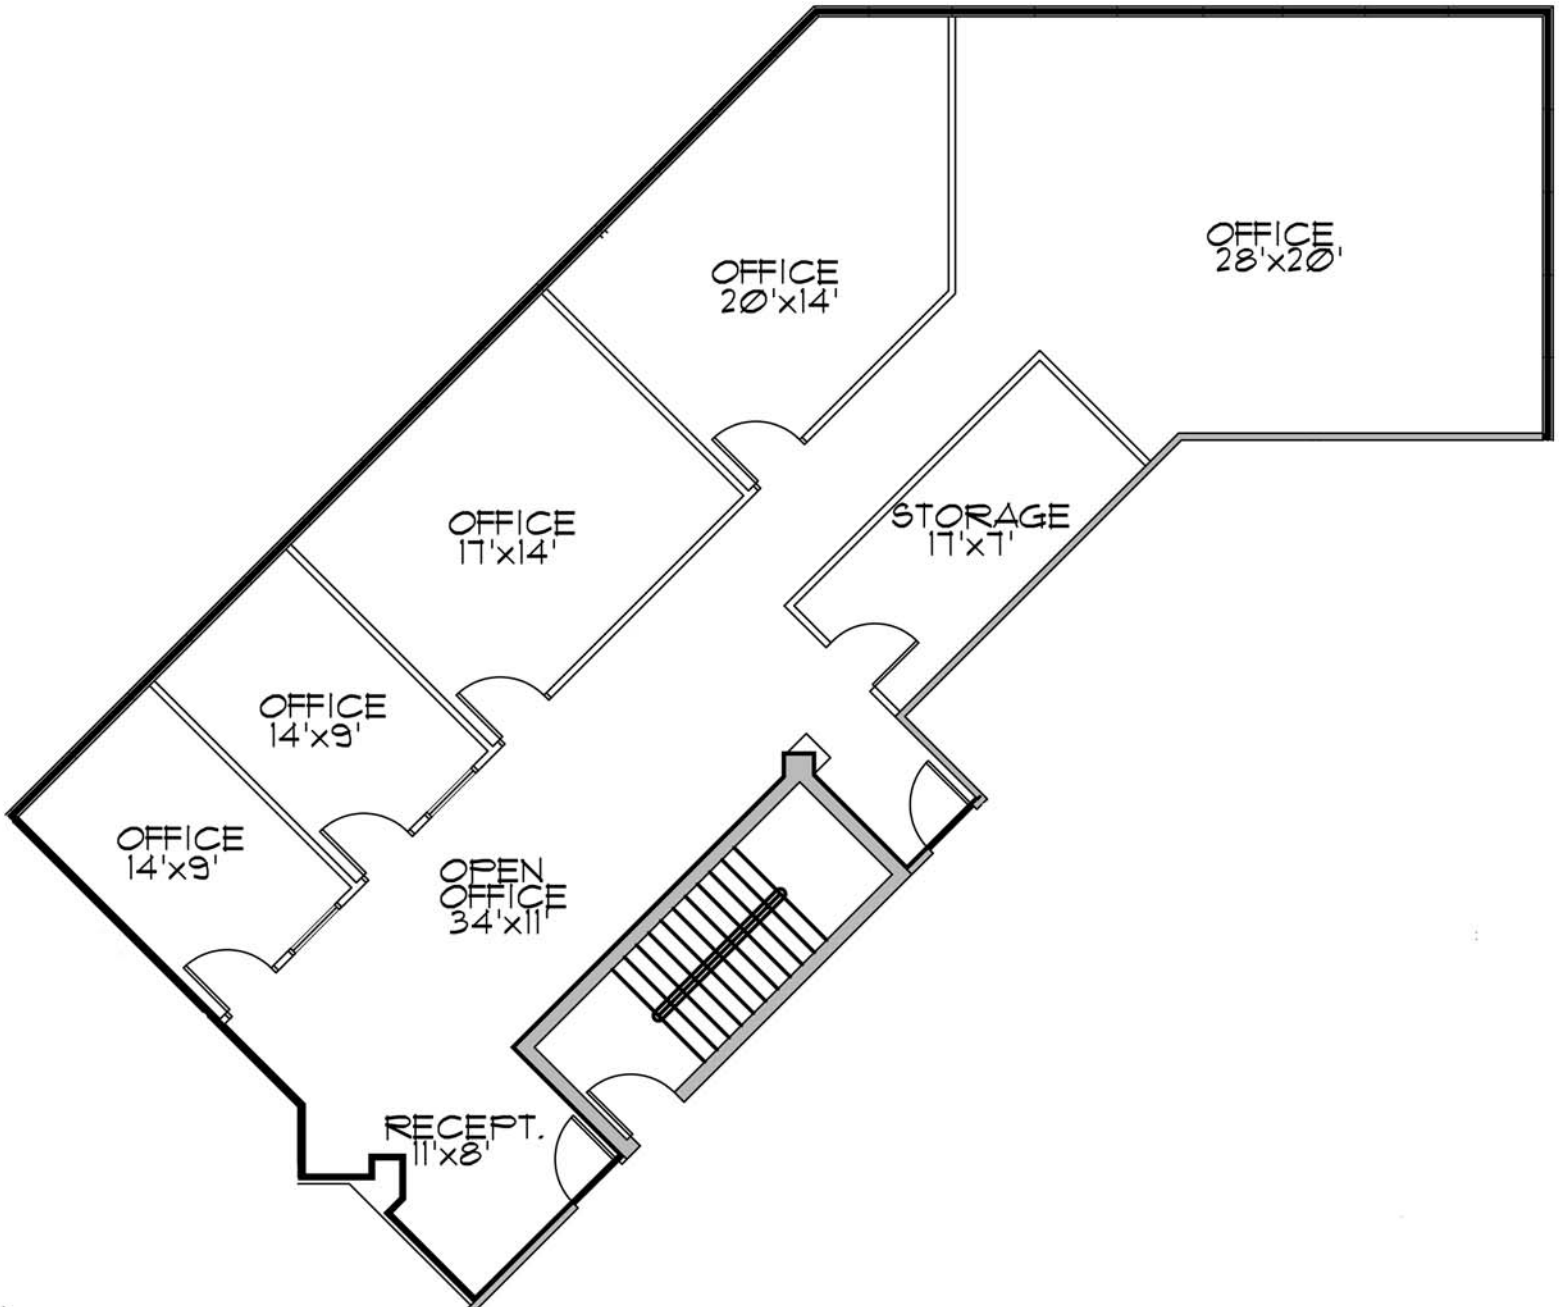

Fairway Office Center
7108 Fairway Drive
Palm Beach Gardens, Florida

Suite 260
2,469 SF

*Not to scale. Subject to error.

contact information

Lesley Sheinberg
lsheinberg@mhcreal.com
Jason Sundook, SIOR
jsundook@mhcreal.com
561 471 8000