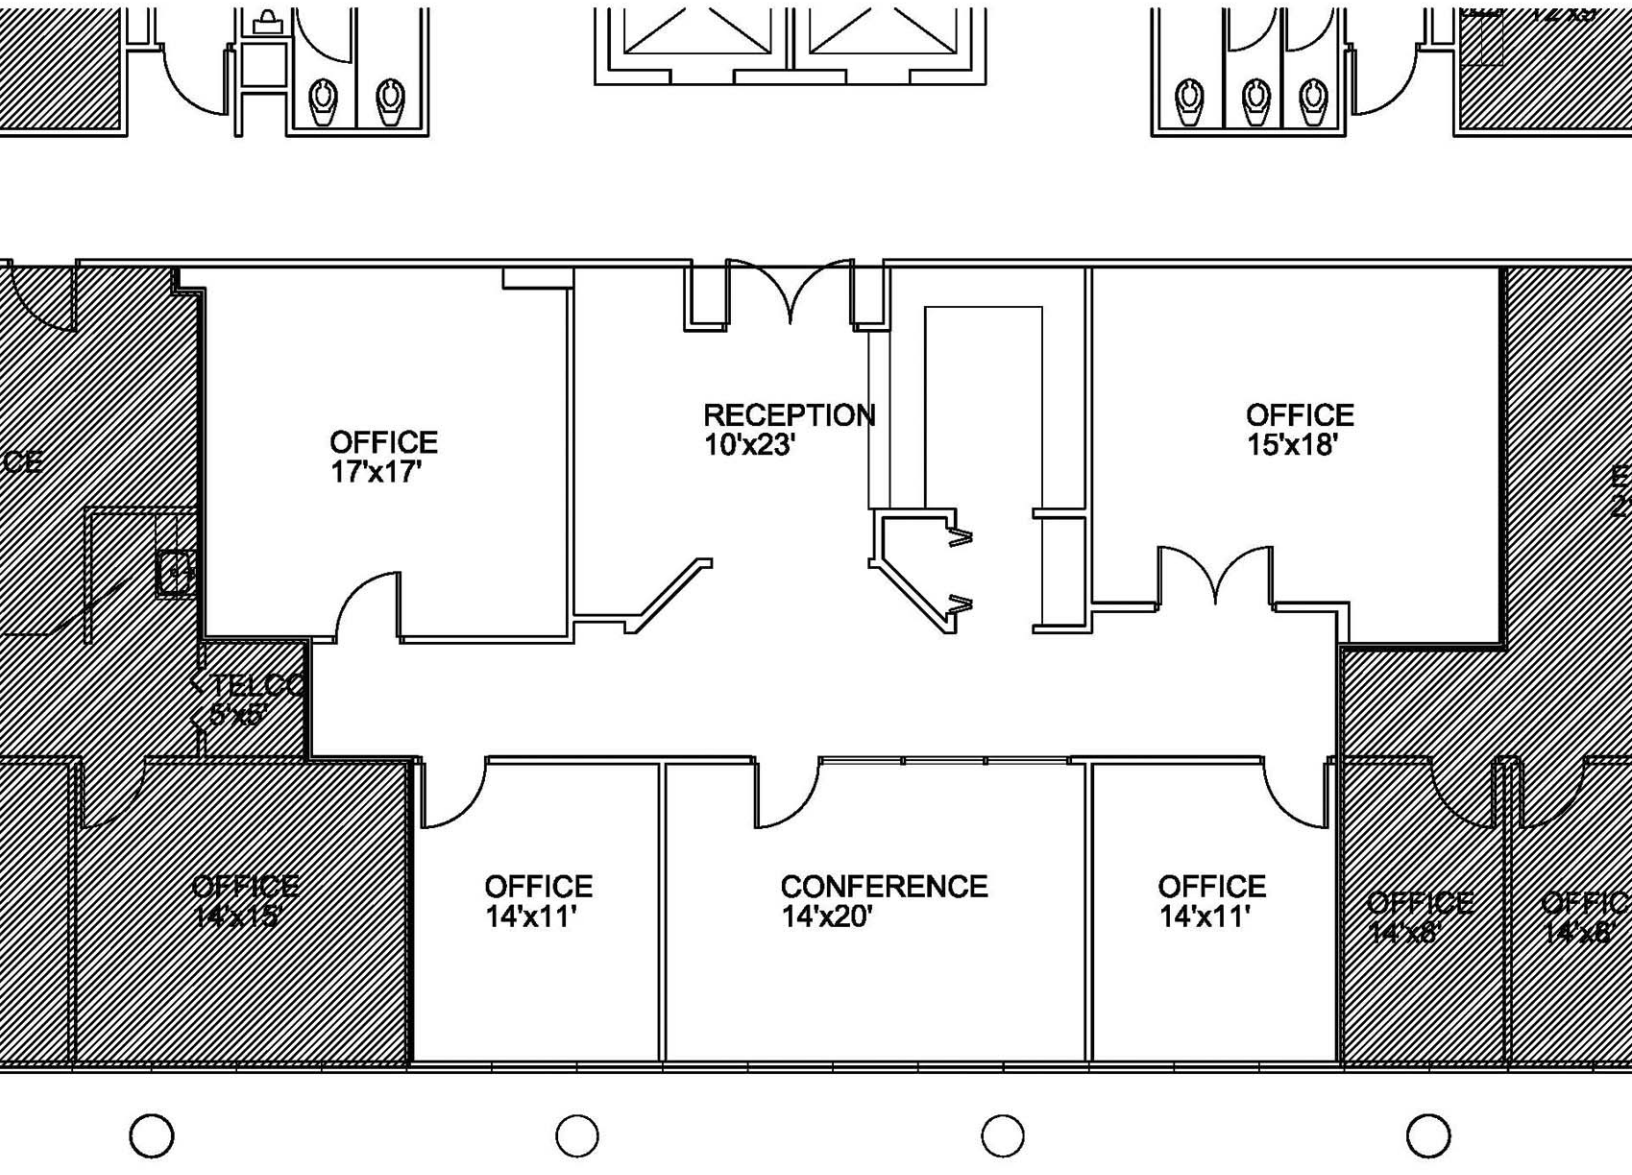

Fairway Office Center
7108 Fairway Drive
Palm Beach Gardens, Florida

Suite 200
2,300 RSF

**Not to scale. Subject to error.*

contact information

Lesley Sheinberg
Jason Sundook, SIOR
tel 561 471 8000
lsheinberg@mhcreal.com
jsundook@mhcreal.com