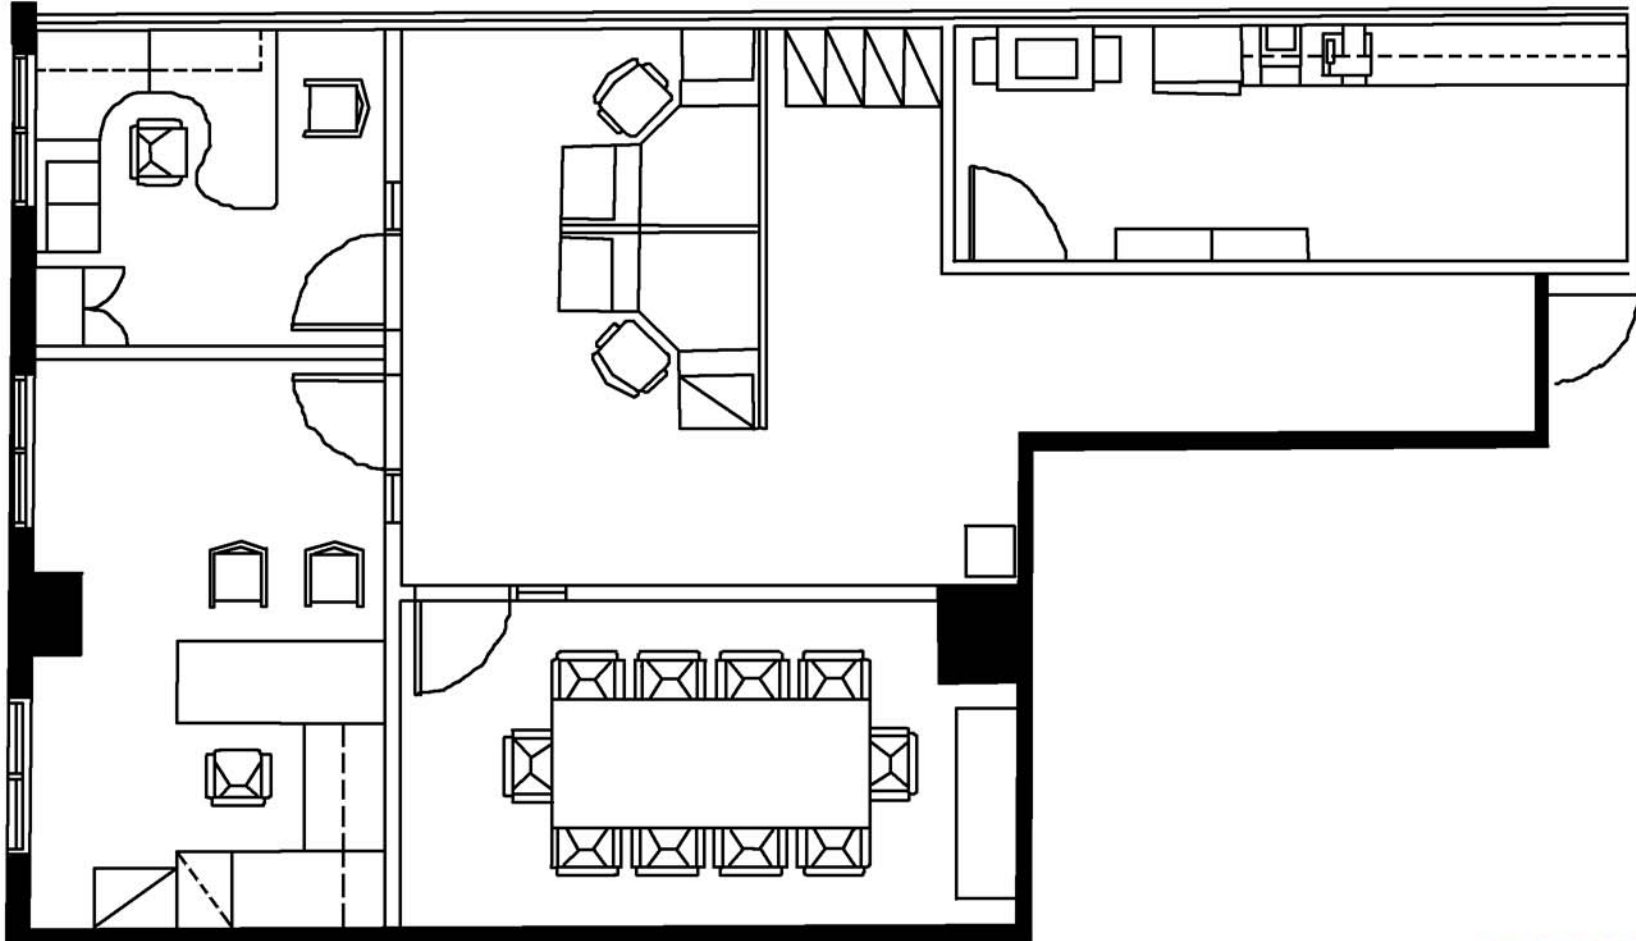

Fountain Square II

2650 N Military Trail
Boca Raton, Florida

Suite 210
1,351 SF

**Not to scale. Subject to error.*

contact information

Richard Brockney
rbrockney@mhcreal.com
Steven F. O'Hara
sohara@mhcreal.com
tel 561 394 5200