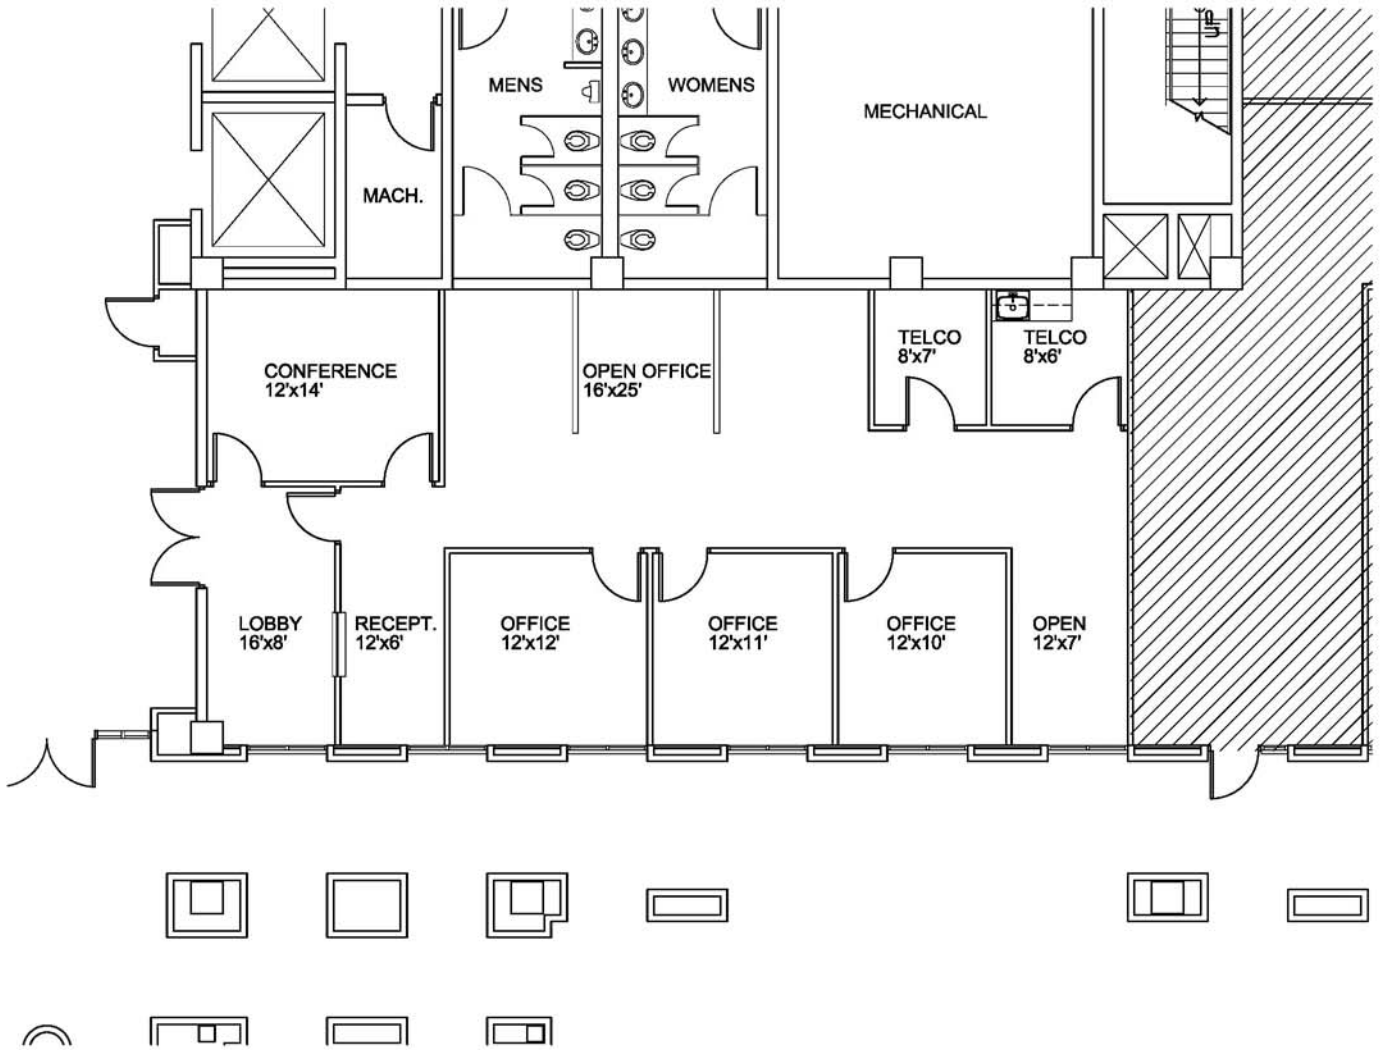

Fountain Square II

2650 N Military Trail
Boca Raton, Florida

Suite 150
1,926 SF

*Not to scale. Subject to error.

contact information

Richard Brockney
rbrockney@mhcreal.com
Steven F. O'Hara
sohara@mhcreal.com
tel 561 394 5200