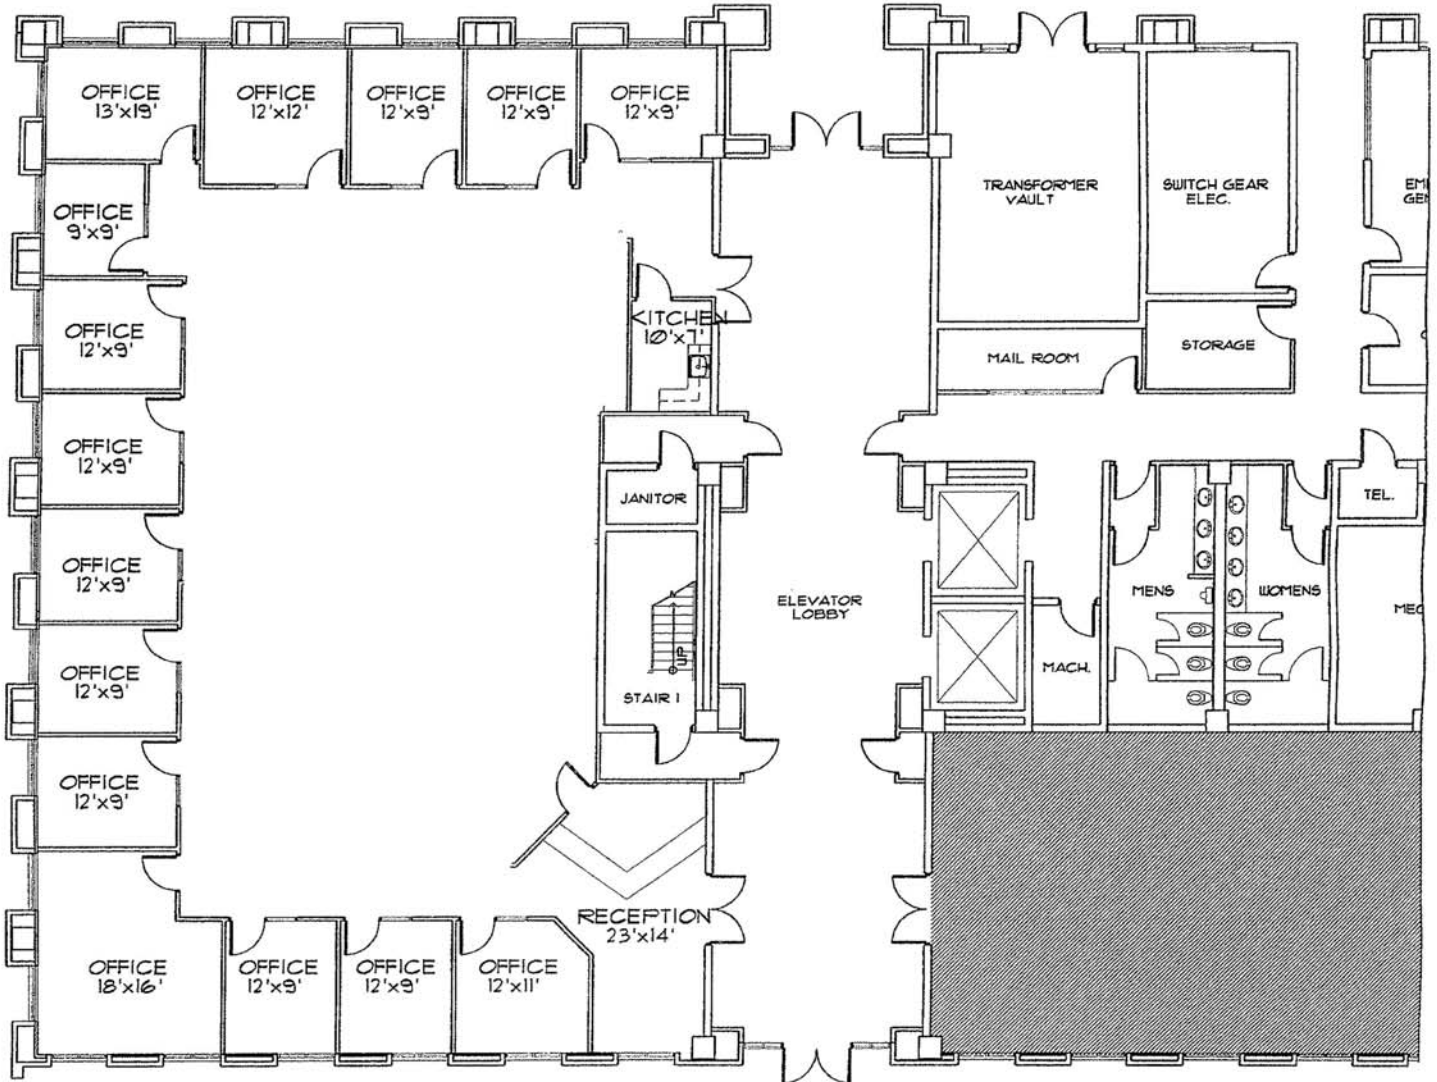

Fountain Square II

2650 N Military Trail
Boca Raton, Florida

Suite 100
5,801 SF

*Not to scale. Subject to error.

contact information

Richard Brockney
rbrockney@mhcreal.com
Steven F. O'Hara
sohara@mhcreal.com
tel 561 394 5200