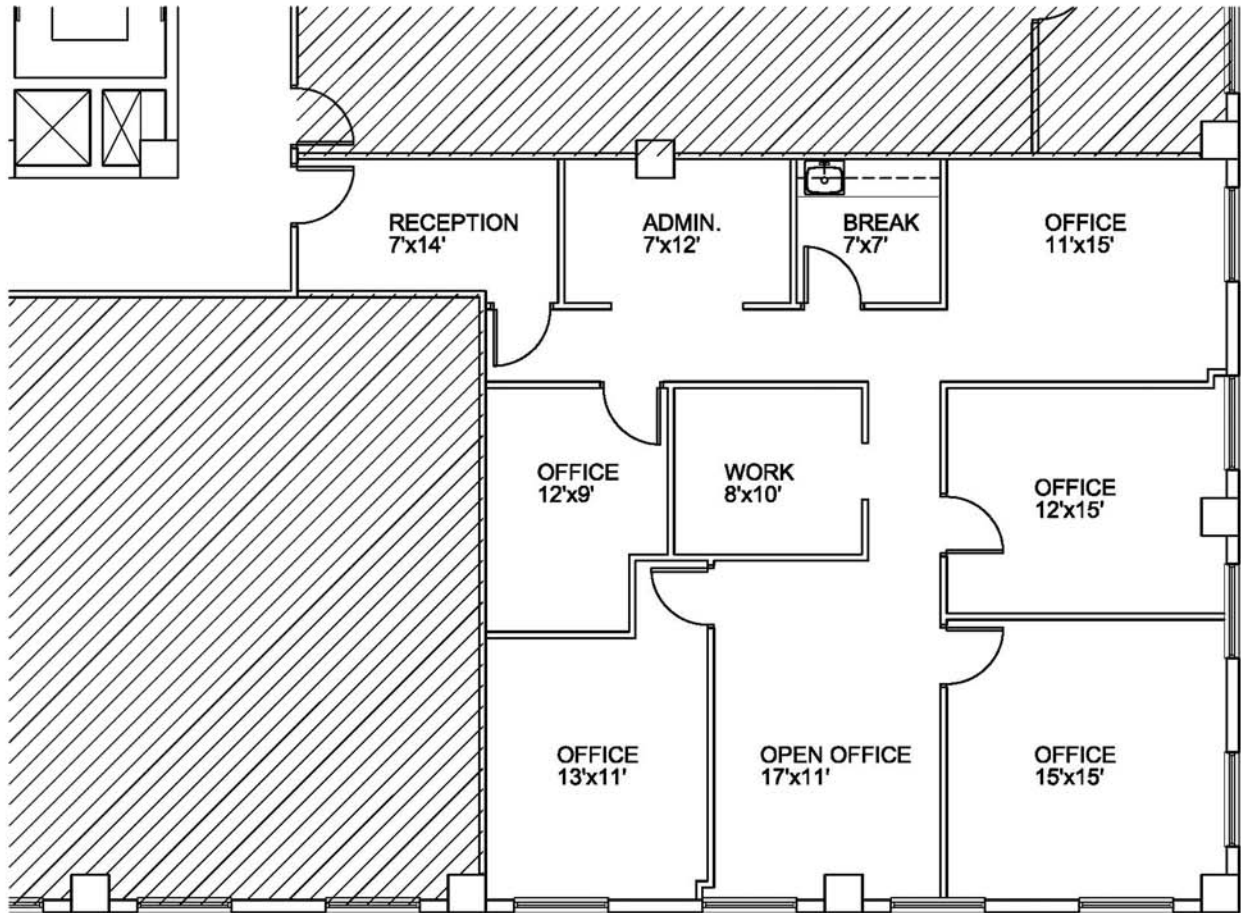

Fountain Square I

2600 N Military Trail
Boca Raton, Florida

Suite 248
1,914 SF

*Not to scale. Subject to error.

SCALE = 1/8" = 1'-0"

contact information

Richard Brockney
rbrockney@mhcreal.com
Steven F. O'Hara
sohara@mhcreal.com
tel 561 394 5200