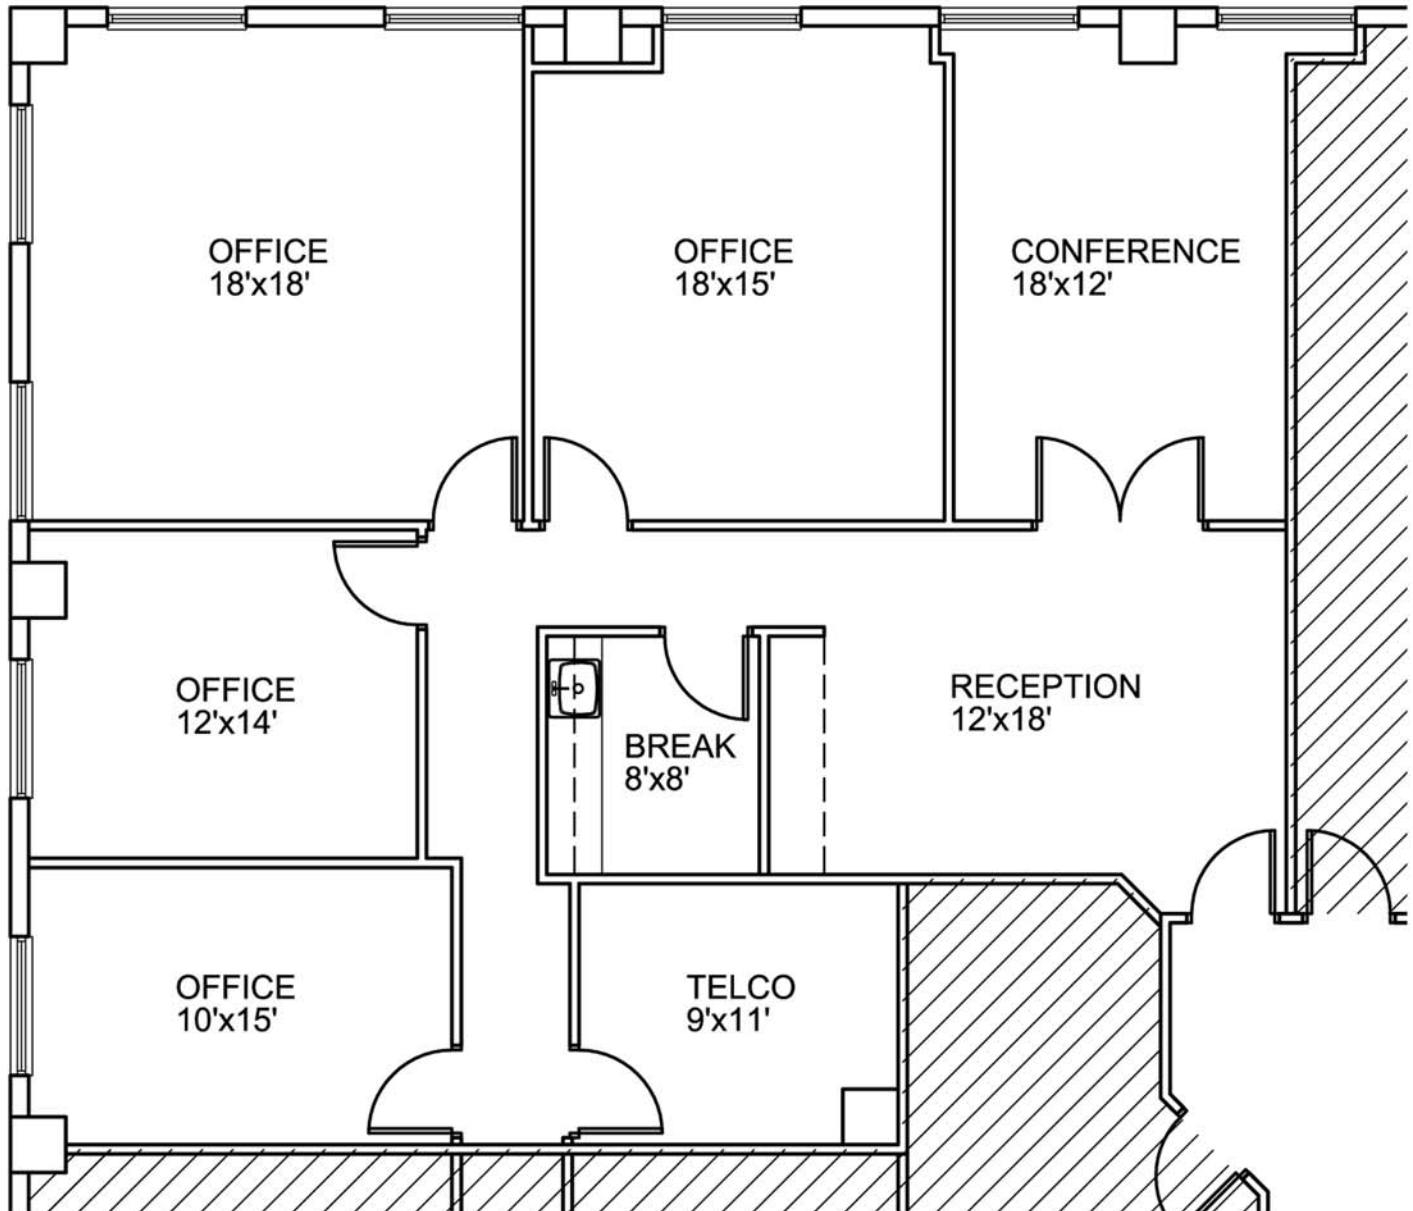

Fountain Square I

2600 N Military Trail
Boca Raton, Florida

Suite 205
2,009 SF

*Not to scale. Subject to error.

contact information

Richard Brockney
rbrockney@mhcreal.com
Steven F. O'Hara
sohara@mhcreal.com
tel 561 394 5200