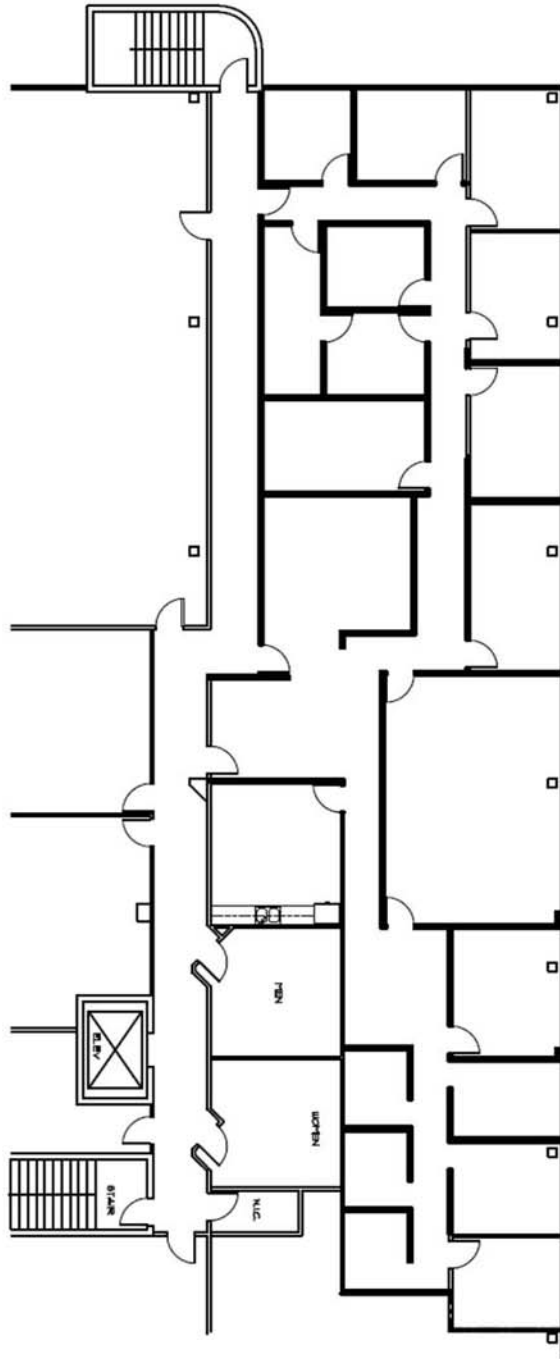

1764 N. Congress Avenue
West Palm Beach, Florida

Suite 204
±5,246 SF

**Not to scale. Subject to error.*

contact information
Lesley Sheinberg
lsheinberg@mhcreal.com
Barbara LeBrun
blebrun@mhcreal.com
tel 561 471 8000