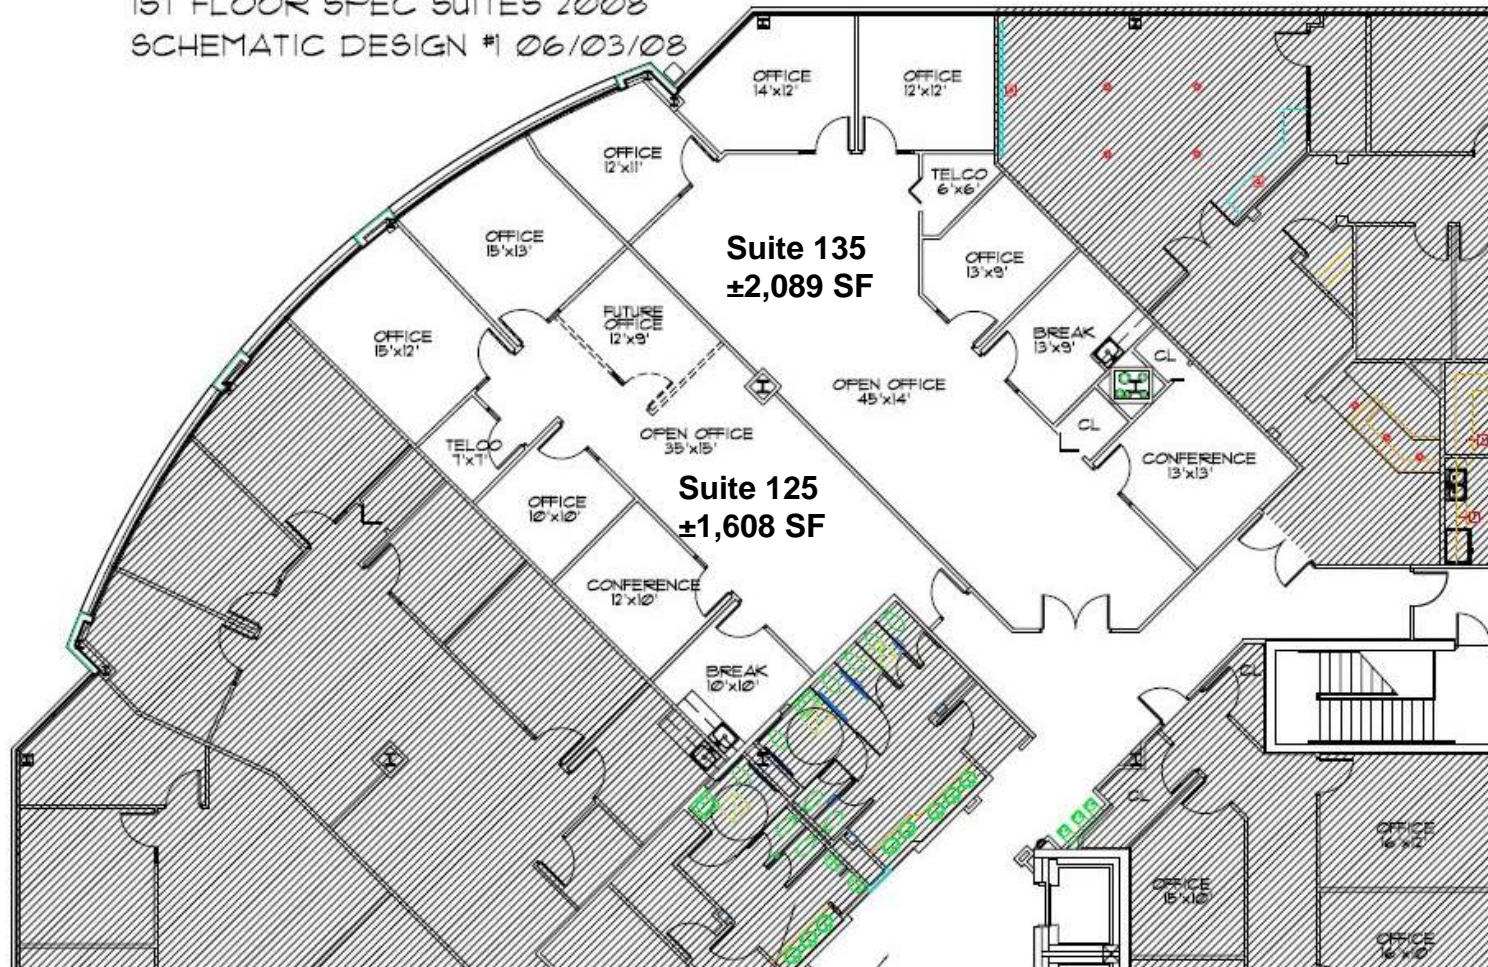

1475 CENTREPARK BLVD.
1ST FLOOR SPEC SUITES 2008
SCHEMATIC DESIGN #1 06/03/08

NAI Merin Hunter
Codman, Inc.

Commercial Real Estate Services, Worldwide.

The foregoing information was furnished to us by sources which we deem reliable, but no warranty is made to the accuracy thereof. Offer is subject to prior sale, rental, errors, omissions or withdrawal from the market without notice.