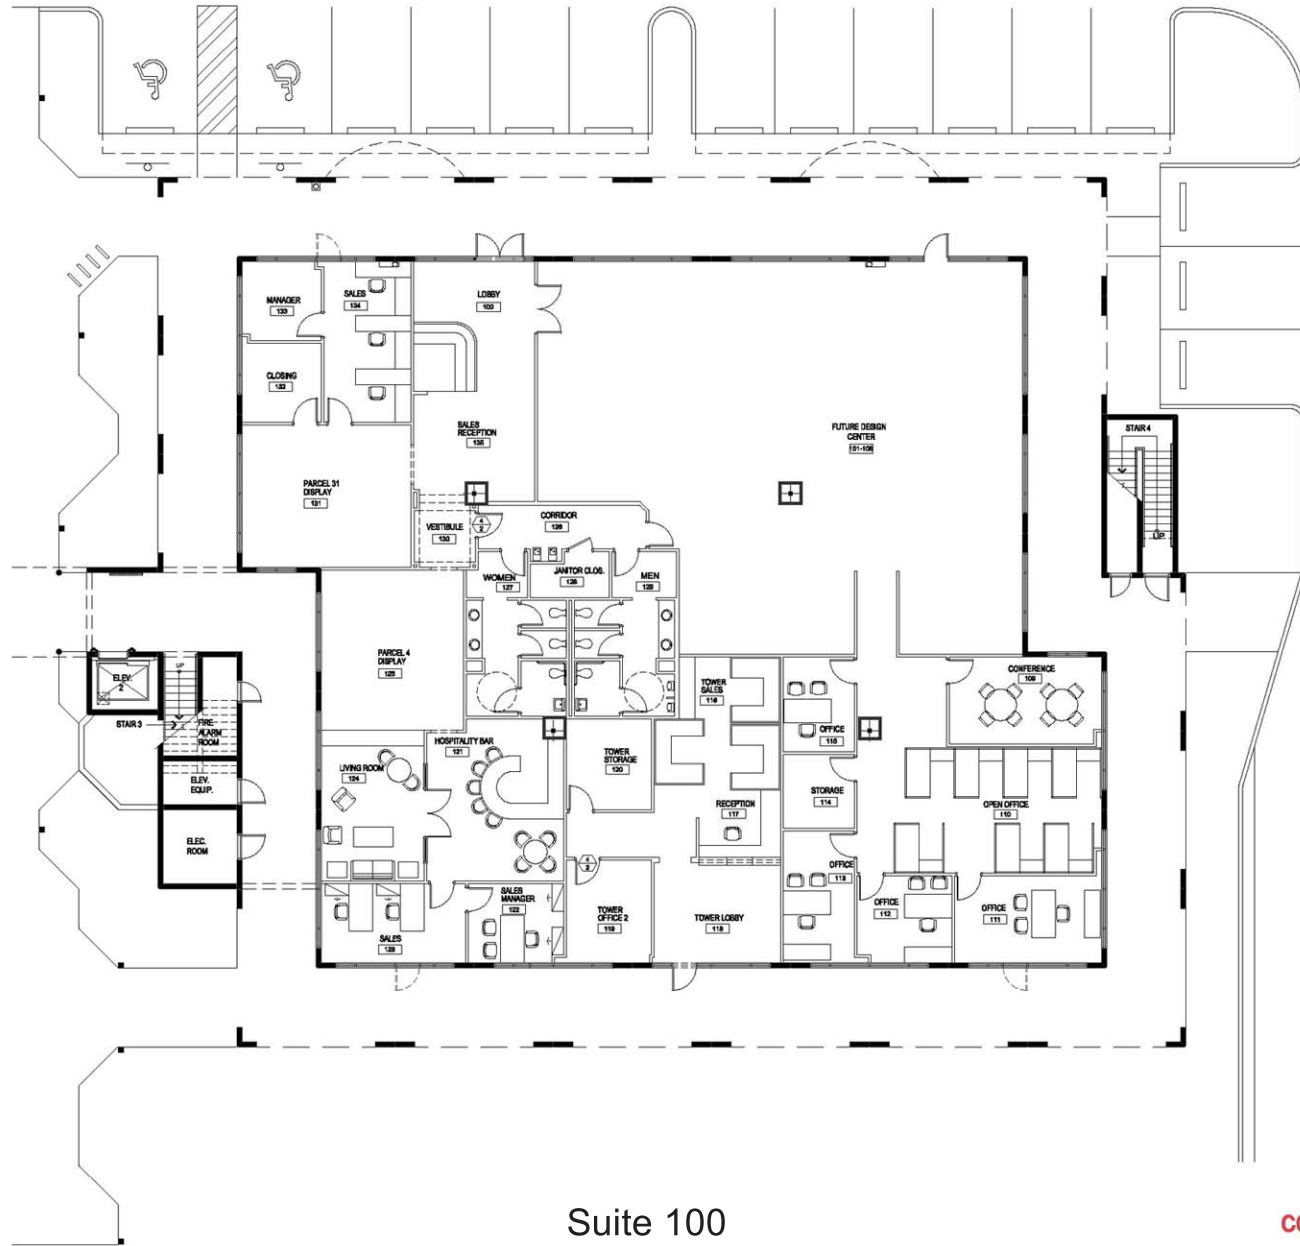

Professional Centre at the Gardens Mall  
11631 Kew Gardens Avenue  
Palm Beach Gardens, Florida

Suite 100  
8,732 SF

*\*Not to scale. Subject to error.*

**contact information**  
Jason Sundook, SIOR  
jsundook@mhcreal.com  
tel 561 471 8000